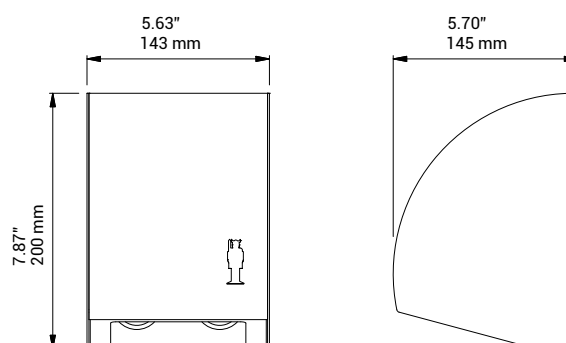

Technical data

	Metric	Imperial
Type	STAINLESS DESIGN TOILET ROLL HOLDER Prod. No.: 277 Toilet roll holder	STAINLESS DESIGN TOILET ROLL HOLDER Prod. No.: 277 Toilet roll holder
Dimensions	H: 200 mm x W: 143 mm x D: 145 mm/front open: 200 mm	H: 7.87" x W: 5.62" x D: 5.70"/ front open: 7.87"
Material	1.5 mm brushed stainless steel AISI 304	0.05" brushed stainless steel AISI 304
Capacity	1 standard size roll	1 standard size roll
Net weight	1,9 kg	4.07 lb
Tender text	Toilet roll holder in 1.5 mm brushed stainless steel AISI 304. Capacity: 1 standard size toilet paper roll. Net weight: 1.9 kg. H: 200 mm x W: 143 mm x D: 145 mm/front open: 200 mm	Toilet roll holder in 0.05" brushed stainless steel AISI 304. Capacity: 1 standard size toilet paper roll. Net weight: 4.07 lb. H: 7.87" x W: 5.62" x D: 5.70"/ front open: 7.87"

Application

This small toilet roll holder is ideal for public lavatories when you don't compromise on quality and aesthetics even in small rooms. The compact size makes it a perfect choice for private homes too. The Stainless Design product line combines hygiene and durability with classic elegance to suit any commercial bathroom. The products are designed specifically for use in public toilets where low-maintenance is called for, and equipment must be able to withstand rough treatment.

References

Offices and administration, private homes, restaurants, sport clubs, public institutions and cultural centres

Standard colour

Brushed stainless steel.
Also available in all RAL colours.

Installation

Wall mounting.