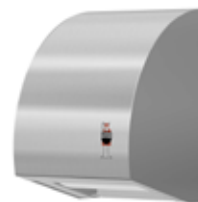

STAINLESS DESIGN TOILET ROLL HOLDER

277

Holds 1 standard roll
Hygienic and durable
2-year warranty

Exclusive toilet roll holder for one standard size roll. The dispenser is made with easy access, ensuring quick and easy replacement of the toilet roll. Stainless Design is a complete product line for commercial toilets, in which quality and aesthetics are paramount. The entire stainless product line is made of strong quality materials, featuring unique design with a beautifully arched housing in brushed stainless steel.

Technical data

	Metric	Imperial
Type	STAINLESS DESIGN TOILET ROLL HOLDER Prod. No.: 277 Toilet roll holder	STAINLESS DESIGN TOILET ROLL HOLDER Prod. No.: 277 Toilet roll holder
Dimensions	H: 200 mm x W: 143 mm x D: 145 mm/front open: 200 mm	H: 7.87" x W: 5.62" x D: 5.70"/ front open: 7.87"
Material	1.5 mm brushed stainless steel AISI 304	0.05" brushed stainless steel AISI 304
Capacity	1 standard size roll	1 standard size roll
Net weight	1,9 kg	4.07 lb
Tender text	Toilet roll holder in 1.5 mm brushed stainless steel AISI 304. Capacity: 1 standard size toilet paper roll. Net weight: 1.9 kg. H: 200 mm x W: 143 mm x D: 145 mm/front open: 200 mm	Toilet roll holder in 0.05" brushed stainless steel AISI 304. Capacity: 1 standard size toilet paper roll. Net weight: 4.07 lb. H: 7.87" x W: 5.62" x D: 5.70"/ front open: 7.87"

Application

This small toilet roll holder is ideal for public lavatories when you don't compromise on quality and aesthetics even in small rooms. The compact size makes it a perfect choice for private homes too. The Stainless Design product line combines hygiene and durability with classic elegance to suit any commercial bathroom. The products are designed specifically for use in public toilets where low-maintenance is called for, and equipment must be able to withstand rough treatment.